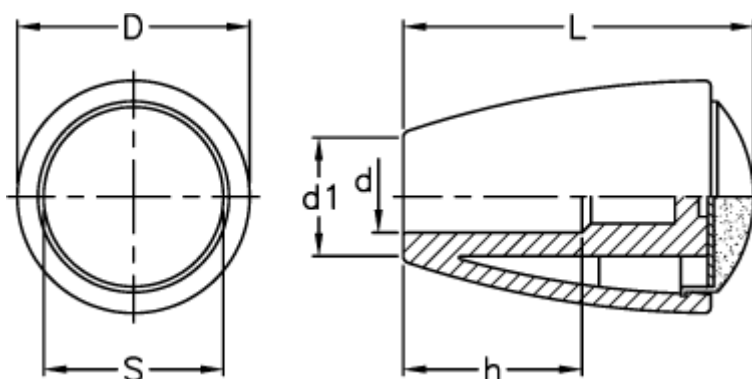

# Data Sheet

Article number: 2304027001

Description: E+G Knob w/transparent cap  
IH.40 N-8

## Measures

$d = 8$   
 $D = 27$   
 $d_1 = 15$   
 $h = 25$   
 $L = 42$   
 $S = 20$